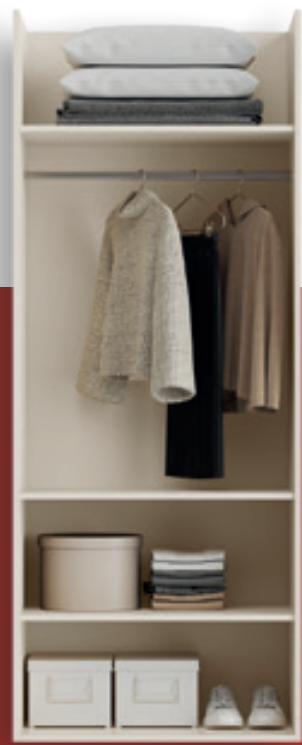

**CLEAN &
SOPHISTICATED**

For a clean and sophisticated space Pure White Glass works as the perfect blank canvas to inject your personality with bright pops of colour.